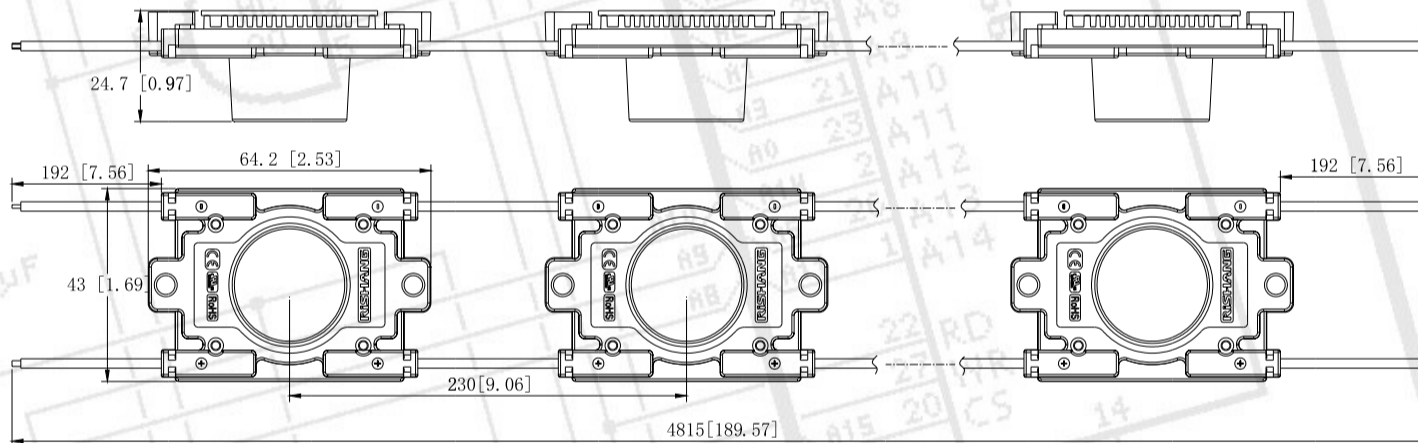

Edge Lighting

Others:

P/N	LED Color	Standard cascading qty (pcs)	Max. cascading qty		Single module weight		Operating Temperature		Storage Temperature		IP Grade
			Single-ended (pcs)	Double-ended (pcs)	(g)	(lb)	(°C)	(°F)	(°C)	(°F)	
MG21DB	white	30	30	/	30	0.066	-25	-13	-25	-13	IP65
		20	20	/	41	0.091	+60	+140	+70	+158	

Notes:

- ① Testing environment temperature: 25±2°C [77±3.6 °F];
- ② Above data was collected from individual module randomly;
- ③ The actual data of each single product may differ from above typical data which are subject to change without prior notice.

Profile Drawings:

MG21DB