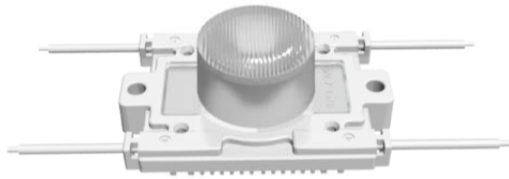

Edge Lighting

- FIVEYEARS WARRANTY*
- Adopt 3535 flip eutectic, high efficacy LEDs: up to 105Lm/W
- UL, CE, RoHS compliant, IP65 rated and report of Bureau of Quality Supervision
- Superior Luminous Flux - 126lm/module
- 22,000 Hours* +
- Suitable for Single Sided and Double Sided Light Boxes
- Optimum depth 80mm - 200mm (single-sided light box)/ 140mm - 400mm (double sided light box)
- Available in Neutral White
- 25 module string

Edge Lighting Specification

Product Name:

Side-in LED module

Model:

MG21DB

MG21DB

Applications

Suitable for 7~12cm [2.75~4.72in] depth single-sided light box, or 8~16cm [3.14~6.30in] depth double-sided light box, at airport, subway, bus station and shopping mall etc

Features

1. A dopt Anti-flaming engineering plastics as exterior casing guarantees high reliability;
2. 3 535 flip ship LED with super luminous efficiency;
3. Al substrate is integrate d with Al profile mak es excellent heat dissipation;
4. C onstant current driving technology ensures homogeneity in lighting and stable performance
5. U L, CE, Ro HS complia nt, and als o equipped with report from Bureau of Quality Supervision, IP65.

Installation

1. Via self-adhesive back and further fixed by screws
2. C an be cut between every single module.

Warranty

5years or 22000 hours, whichever comes first.

Optical and Electrical Parameters:

P/N	LED Color	Color Temperature(K)	Beam Angle (°)	Luminous Flux (lm)	CRI	Luminous Efficacy (lm/W)	Working Voltage (V DC)	Working Current (mA)	Power (W)
MG21DB	white	7000	12*47	254	≥70	94	12.2	25.2	2.7